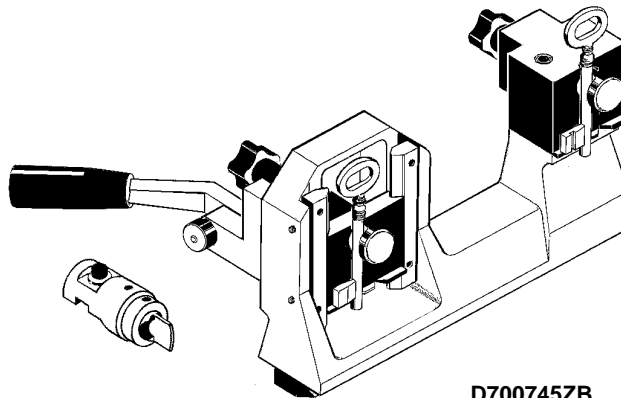

D700745ZB

CS carriage
Carrello CS
CS Schlitten
Chariot CS
Carro CS